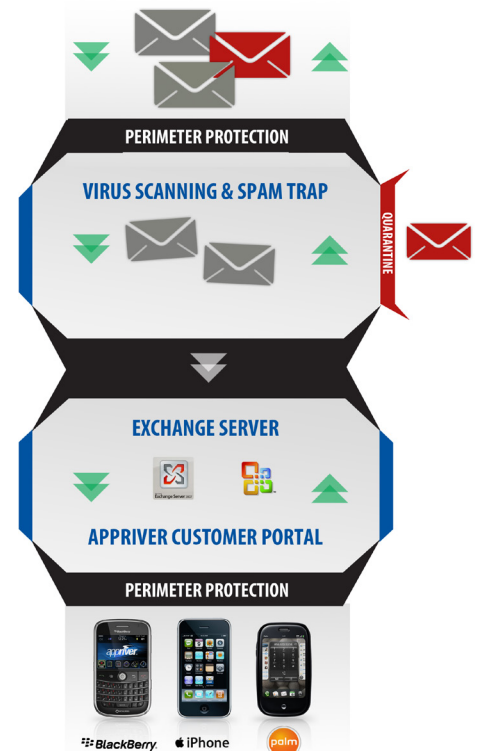

# Secure Hosted Exchange

E.I.P.'s Secure Hosted Exchange, which utilizes its innovative Customer Portal, eliminates capital expenditures, management overhead and the complex processes businesses face as they manage their messaging environments.